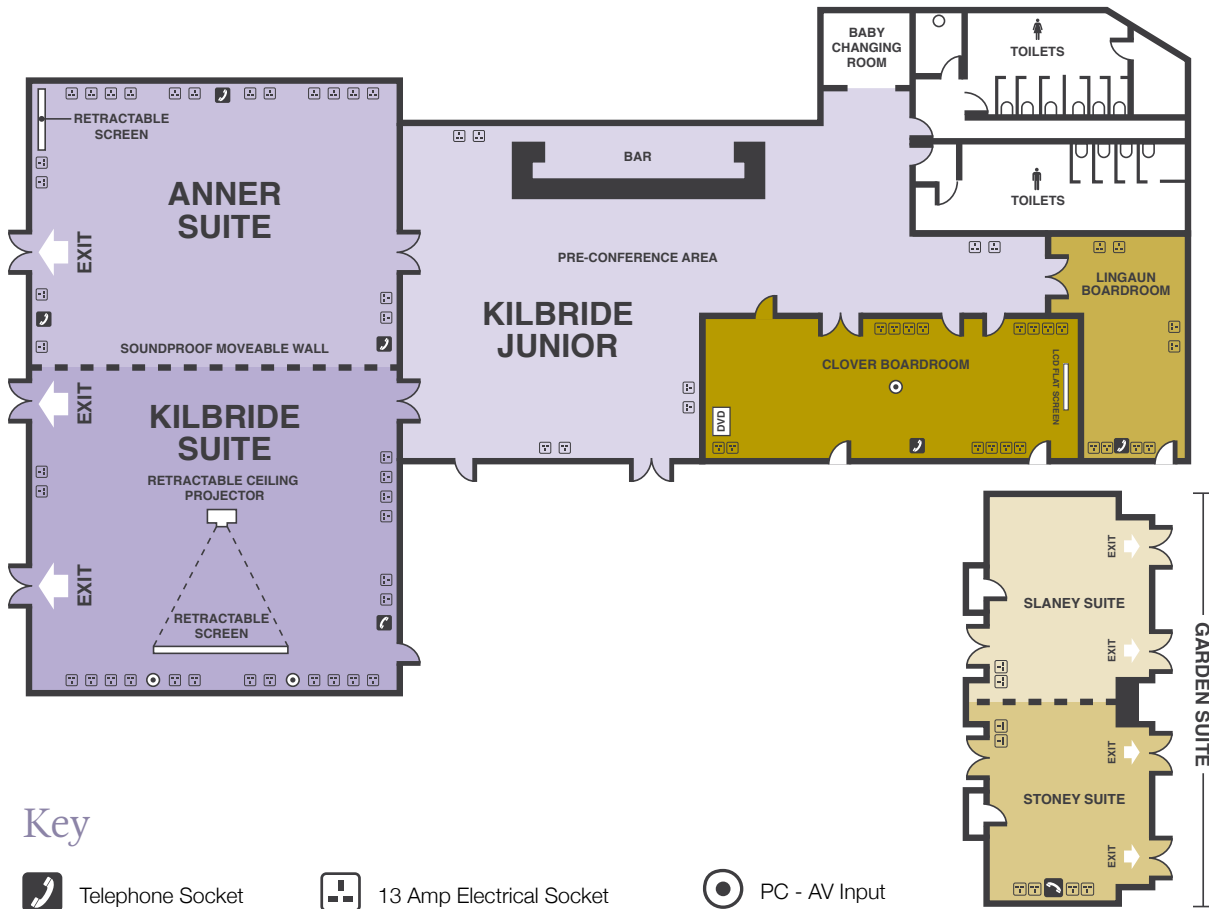

GROUND FLOOR FLOORPLAN

Key

- Telephone Socket
- 13 Amp Electrical Socket
- PC - AV Input

ROOM CAPACITIES					
SUITE	Theatre Style	Classroom Style	Banquet	U-Shape	Boardroom
Kilbride Suite	450	210	250	90	100
Anner Suite	100	60	90	30	30
Clover Boardroom	-	-	-	-	20
Lingaun Boardroom	-	-	-	-	12
Stoney Suite	24	15	40	17	15
Slaney Suite	24	15	40	17	15

ROOM DIMENSIONS				
SUITE	Length (m)	Width (m)	Area (m²)	Height (m)
Full Kilbride Suite (Kilbride Suite + Anner Suite)	22.5	13.25	302.5	3.05
Kilbride Suite	13.5	13.25	288	3.05
Anner Suite	6	13.25	21.8	3.05
Clover Boardroom	6	3.6	21.8	2.8
Lingaun Boardroom	9	3.4	34.5	2.8
Stoney Suite	7.4	4.7	42	3.05
Slaney Suite	7.4	4.7	42	3.05

Kilkenny Ormonde Hotel
Ormonde Street
Kilkenny City
Ireland
T: +353 (0)56 772 3900
E: info@kilkennyormonde.com

www.kilkennyormonde.com

KILKENNY ORMONDE
hotel