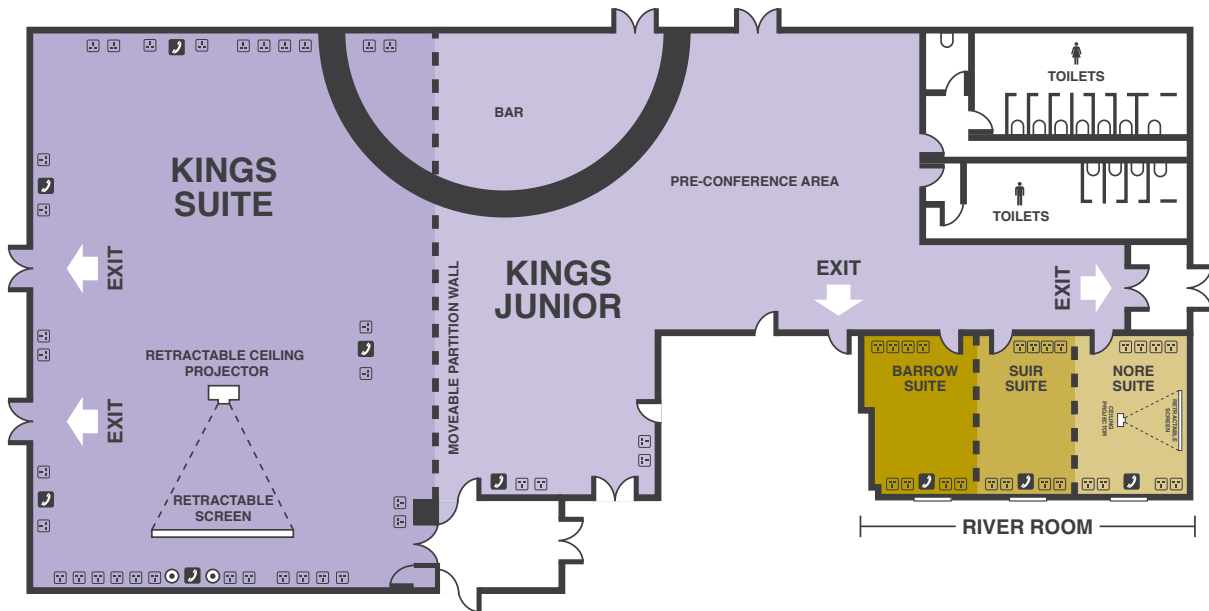

FIRST FLOOR FLOORPLAN

Key

Telephone Socket

13 Amp Electrical Socket

PC - AV Input

ROOM CAPACITIES

SUITE	Theatre Style	Classroom Style	Banquet	U-Shape	Boardroom
Kings Suite	350	150	300	60	50
Barrow Suite	20	10	-	8	12
Suir Suite	20	10	-	8	12
Nore Suite	20	10	-	8	12

ROOM DIMENSIONS

SUITE	Length (m)	Width (m)	Area (m ²)	Height (m)
Kings Suite	20.3	13.35	255.5	2.87
Barrow Suite	4	6	23	2.7
Suir Suite	4	6	22	2.2
Nore Suite	4	6	21.6	2.7
River Room (Barrow + Suir + Nore Suites)	12	6	66.6	2.7

ROOM CAPACITIES					
SUITE	Theatre Style	Classroom Style	Banquet	U-Shape	Boardroom
Kilbride Suite	450	210	250	90	100
Anner Suite	100	60	90	30	30
Clover Boardroom	-	-	-	-	20
Lingaun Boardroom	-	-	-	-	12
Stoney Suite	24	15	40	17	15
Slaney Suite	24	15	40	17	15

ROOM DIMENSIONS				
SUITE	Length (m)	Width (m)	Area (m ²)	Height (m)
Full Kilbride Suite (Kilbride Suite + Anner Suite)	22.5	13.25	302.5	3.05
Kilbride Suite	13.5	13.25	288	3.05
Anner Suite	6	13.25	21.8	3.05
Clover Boardroom	6	3.6	21.8	2.8
Lingaun Boardroom	9	3.4	34.5	2.8
Stoney Suite	7.4	4.7	42	3.05
Slaney Suite	7.4	4.7	42	3.05