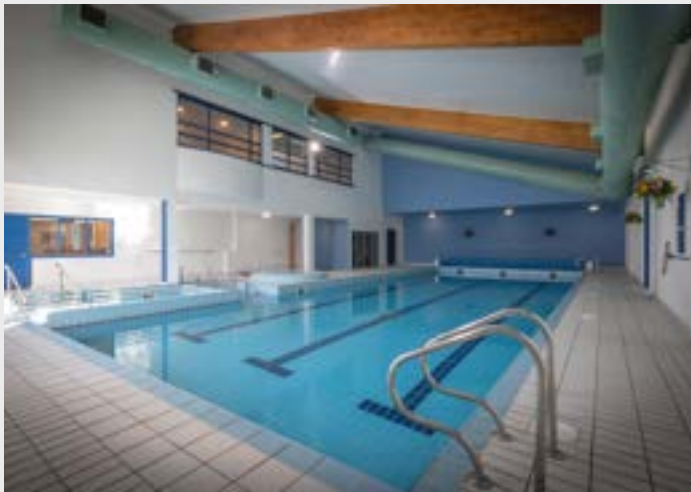

Leisure Centre & Gym

Our National Quality Standard Award winning leisure center offers the very best of leisure and gym facilities to our guests. Use of our Leisure Centre is complimentary for all our guests. Our Gym has had a full upgrade of all cardiovascular and resistance training machines and free weights. Current facilities include, 18 metre deck level swimming pool, jacuzzi, paddling pool for children, 10 seat Swedish steam room, and separate sauna.

We have fully trained personal trainers and lifeguards on duty to assist our guests with any health related issues and guidance on proper use of the facilities.